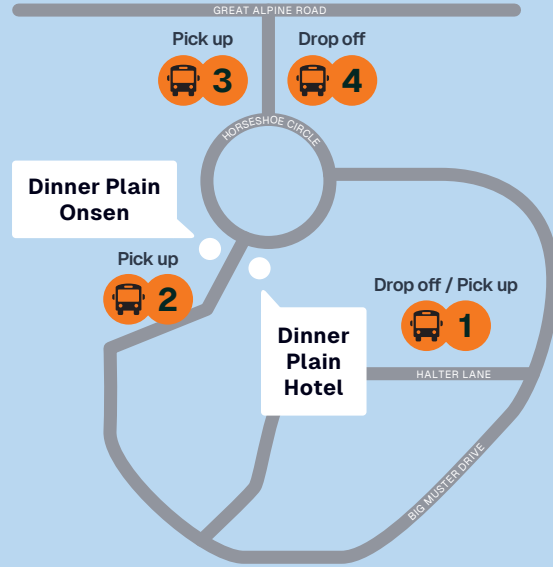

DINNER PLAIN – MT HOTHAM

Bus Service

A convenient journey with hourly departures from sunrise to sunset.

How to catch a ride

1. 1 Purchase your ticket online
2. 2 Have your barcode ready to present to the driver for scanning as you board

A ticket is only required to travel from Dinner Plain to Mt Hotham. Travel from Mt Hotham to Dinner Plain is free.

This bus route also services the Whiskey Flat area. Please inform the driver if you wish to be dropped off at Whiskey Flat or the Staff Car Park.

Dinner Plain bus stops

In severe weather conditions, due to the presence of snow and snow-clearing equipment, buses will only service Stops 3 and 4 for visitor safety.

Buy your ticket now

Dinner Plain to Mt Hotham / From Saturday 6 June to Sunday 4 October

Stop	Staff only																
Halter Lane	6.20	6.50	7.50	8.50	9.50	10.50	11.50	12.50	13.50	14.50	15.50	16.50	17.50	18.50	19.50	20.50	21.50
Cnr Big Muster Dve, Horsehair bend	6.27	6.57	7.57	8.57	9.57	10.57	11.57	12.57	13.57	14.57	15.57	16.57	17.57	18.57	19.57	20.57	21.57
Horseshoe Circle – pick up only	6.30	7.00	8.00	9.00	10.00	11.00	12.00	13.00	14.00	15.00	16.00	17.00	18.00	19.00	20.00	21.00	22.00
Stop 14 – Staff Car Park	6.40	7.10	8.10	9.10	10.10	11.10	12.10	13.10	14.10	15.10	16.10	17.10	18.10	19.10	20.10	21.10	22.10
Stop 6 – The General	6.50	7.15	8.15	9.15	10.15	11.15	12.15	13.15	14.15	15.15	16.15	17.15	18.15	19.15	20.15	21.15	22.15
Corral Car Park (Hotham Central)	7.00	7.25	8.25	9.25	10.25	11.25	12.25	13.25	14.25	15.25	16.25	17.25	18.24	19.25	20.25	21.25	22.25

Mt Hotham to Dinner Plain / From Saturday 6 June to Sunday 4 October

Stop																	
Corral Car Park	7.30	8.30	9.30	10.30	11.30	12.30	13.30	14.30	15.30	16.30	17.30	18.30	19.30	20.30	21.30	22.30	
Stop 6 – The General	7.35	8.35	9.35	10.35	11.35	12.35	13.35	14.35	15.35	16.35	17.35	18.35	19.35	20.35	21.35	22.35	
Stop 14 – Staff Car Park	7.40	8.40	9.40	10.40	11.40	12.40	13.40	14.40	15.40	16.40	17.40	18.40	19.40	20.40	21.40	22.40	
Visitor Info Centre – drop off only	7.50	8.50	9.50	10.50	11.50	12.50	13.50	14.50	15.50	16.50	17.50	18.50	19.50	20.50	21.50	22.50	
Halter Lane	7.50	8.50	9.50	10.50	11.50	12.50	13.50	14.50	15.50	16.50	17.50	18.50	19.50	20.50	21.50	22.50